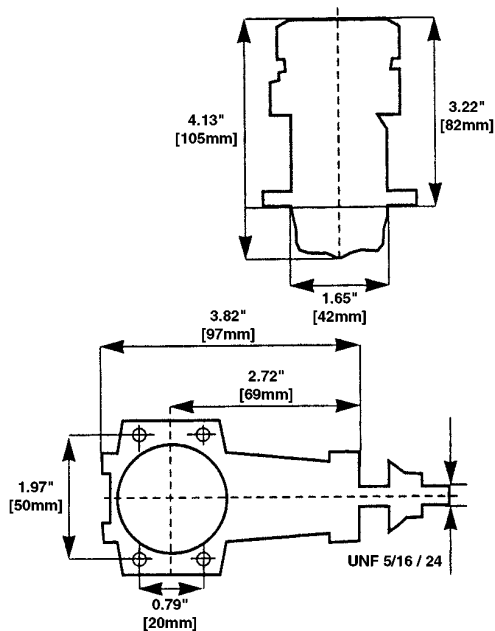

Carburetor Parts List

View#	Part#	Description
1	2262774	High Speed Needle
2	2202062	Carburetor Body O-ring
3	2211862	Needle Ratchet Spring Nut
4	2230273	Spray Bar
5	22560445	Throttle Barrel Guide Screw
6	22170815	Throttle Barrel Spring
7	22313144	Throttle Barrel
8	22333236	Throttle Arm
9	2263099	Idle Needle
10	2232232	Carburetor Body
11	22210286	Fuel Nipple
12	22250346	Screw Set
13	22072813	Needle Valve Assembly
14	22082378	Carburetor Retainer
15	22023104	Idle Needle O-ring
16	22592342	Throttle Barrel Dust Shield
17	2217279	Ratchet Spring
18	22170814	Throttle Barrel Stop Screw Spring

G75 Dimensions

**Super
TiGRE**

www.supertigre.com

SUPZ1038 for SUPG0205

**Super
TiGRE**

Exploded Views

G75

G75 Ring R/C w/Muffler

Technical Specifications:

Displacement:	.75 cu.in. [12.21cc]
Bore x Stroke:	1.024 x .906 in. [26 x 23mm]
G75 R/C Output:	BHP / R.P.M.- 2.18 @ 15,600
Weight w/o Muffler:	20.63 oz. [588 gr.]
Suggested Props:	11x8, 11x9, 12x7, 12x8, 13x6

Engine Parts List

View#	Part#	Description
1	22292675	Cylinder Head
2	22042615	Cylinder Liner
3	22201902	Piston
4	22231893	Piston Ring
5	22271887	Wrist Pin
6	22131886	Wrist Pin Retainer
7	22031897	Connecting Rod
8	22053569	Crankcase
9	22121908	Front Bearing
10	22123543	Rear Bearing
11	22012446	Crankshaft
12	22220295	Crankshaft Spacer
13	22101912	Lock Cone
14	22221907	Drive Washer
15	22221903	Prop Washer
16	22112167	Prop Nut
17	12163146	Carburetor
18	22262774	High Speed Needle
19	22020562	Carburetor Body O-ring
20	22082378	Carburetor Retainer
21	22283575	Backplate
22	22243576	Engine Gasket Set
23	22253578	Engine Screw Set
24	22482519	Exhaust Stack
25	12523412	Silent Muffler
26	22253579	Muffler Screw Set
27	22110247	Carburetor Retainer Nut
28	22210286	Fuel Nipple/Pressure Fitting
29	22243221	Exhaust Stack Gasket (5)